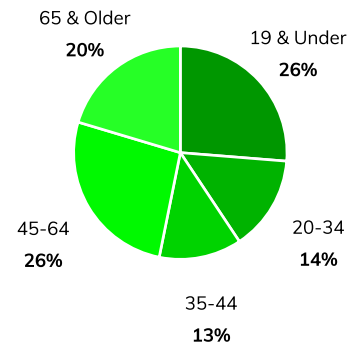

Glen Ellyn

County: DuPage

Village of Glen Ellyn

630.547.5345 | mhannah@glenellyn.org

Source: ESRI®, 2020

Population

Population By Age 2020

Population By Age 2025

Population Overview

Population 2020:	27,860
Population 2025:	27,632
Female Population 2020:	14,382
Male Population 2020:	13,477
Diversity Index:	39.3

Population By Race

White:	84%
Asian:	8%
Hispanic or Latino:	8%
Black or African American:	3%
Some Other Race:	2%
Two or More Races:	2%
American Indian:	Below 1%
Native Hawaiian or Pacific Islander:	Below 1%

Age & Gender 2020

Median Age 2020

Households

Total Families

Workforce

Total Workforce:	14,486
Employed:	90%
Unemployed:	10%

Average Daily Commute

Net Migration