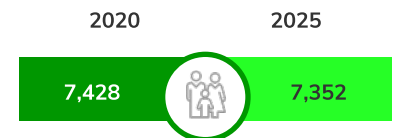

Population Overview

Population 2020:	27,860
Population 2025:	27,632
Female Population 2020:	14,382
Male Population 2020:	13,477
Diversity Index:	39.3

Population By Race

White:	84%
Asian:	8%
Hispanic or Latino:	8%
Black or African American:	3%
Some Other Race:	2%
Two or More Races:	2%
American Indian:	Below 1%
Native Hawaiian or Pacific Islander:	Below 1%

Age & Gender 2020

Median Age 2020

Households

Total Families

Workforce

Total Workforce:	14,486
Employed:	90%
Unemployed:	10%

Average Daily Commute

Net Migration

Housing Overview

2020 Median Home Value:	\$433,074
2025 Median Home Value:	\$456,117
2020 Total Housing Units:	11,379
2020 Owner Occupied Units:	7,803
2020 Renter Occupied Units:	2,824
2020 Vacant Units:	752
2025 Total Housing Units:	11,427
2025 Owner Occupied Units:	7,798
2025 Renter Occupied Units:	2,824
2025 Vacant Units:	872