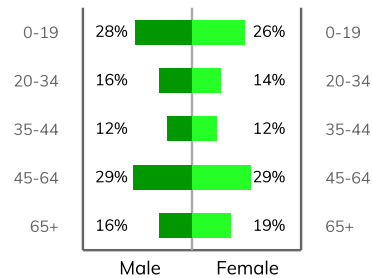

Glen Ellyn

County: DuPage

Village of Glen Ellyn

630.547.5345 | mhannah@glenellyn.org

Source: ESRI®, 2020

Population

Population By Age 2020

Population By Age 2025

Population Overview

Population 2020:	27,860
Population 2025:	27,632
Female Population 2020:	14,382
Male Population 2020:	13,477
Diversity Index:	39.3

Population By Race

White:	84%
Asian:	8%
Hispanic or Latino:	8%
Black or African American:	3%
Some Other Race:	2%
Two or More Races:	2%
American Indian:	Below 1%
Native Hawaiian or Pacific Islander:	Below 1%

Age & Gender 2020

Median Age 2020

Households

Total Families

Workforce

Total Workforce:	14,486
Employed:	90%
Unemployed:	10%

Average Daily Commute

Net Migration