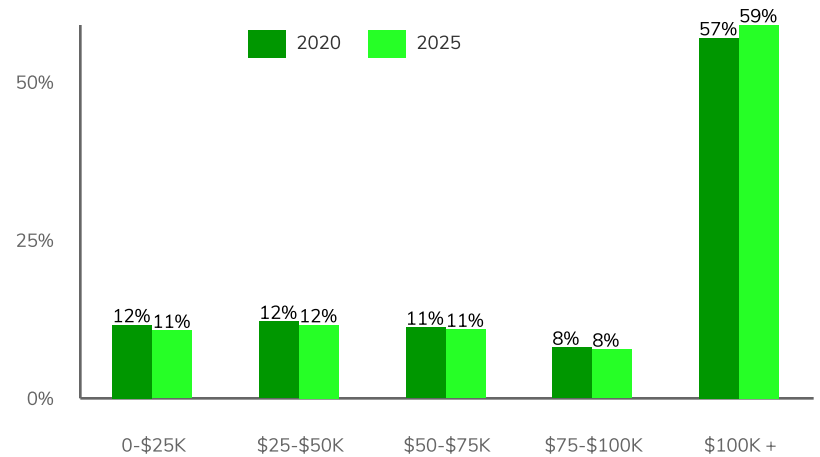

Population Overview

Population 2020:	27,860
Population 2025:	27,632
Female Population 2020:	14,382
Male Population 2020:	13,477
Diversity Index:	39.3

Population By Race

White:	84%
Asian:	8%
Hispanic or Latino:	8%
Black or African American:	3%
Some Other Race:	2%
Two or More Races:	2%
American Indian:	Below 1%
Native Hawaiian or Pacific Islander:	Below 1%

Income

Median Household Income

Average Household Income

Per Capita Income

Income Growth

Per Capita Income Annual Growth Rate	1.63%
Median Household Income Annual Growth Rate	1.12%

Household Income Distribution

Education

Education Levels

Education Attainment 2020

Source: ESRI®, 2020