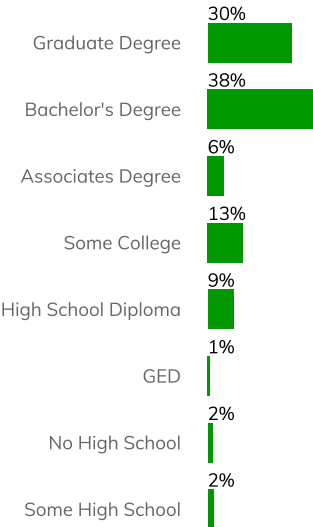

Education Attainment 2020