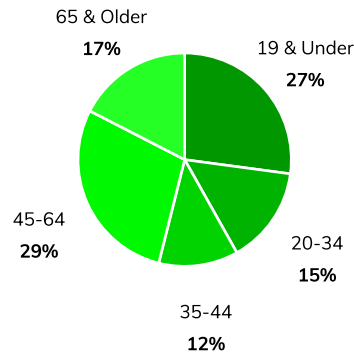

Glen Ellyn

County: DuPage

Village of Glen Ellyn

630.547.5345 | mhannah@glenellyn.org

Source: ESRI®, 2020

Population

Population By Age 2020

Population By Age 2025

Population Overview

Population 2020:	27,860
Population 2025:	27,632
Female Population 2020:	14,382
Male Population 2020:	13,477
Diversity Index:	39.3

Population By Race

White:	84%
Asian:	8%
Hispanic or Latino:	8%
Black or African American:	3%
Some Other Race:	2%
Two or More Races:	2%
American Indian:	Below 1%
Native Hawaiian or Pacific Islander:	Below 1%

Age & Gender 2020

Median Age 2020

Households

Total Families

Workforce

Total Workforce:	14,486
Employed:	90%
Unemployed:	10%

Average Daily Commute

Net Migration