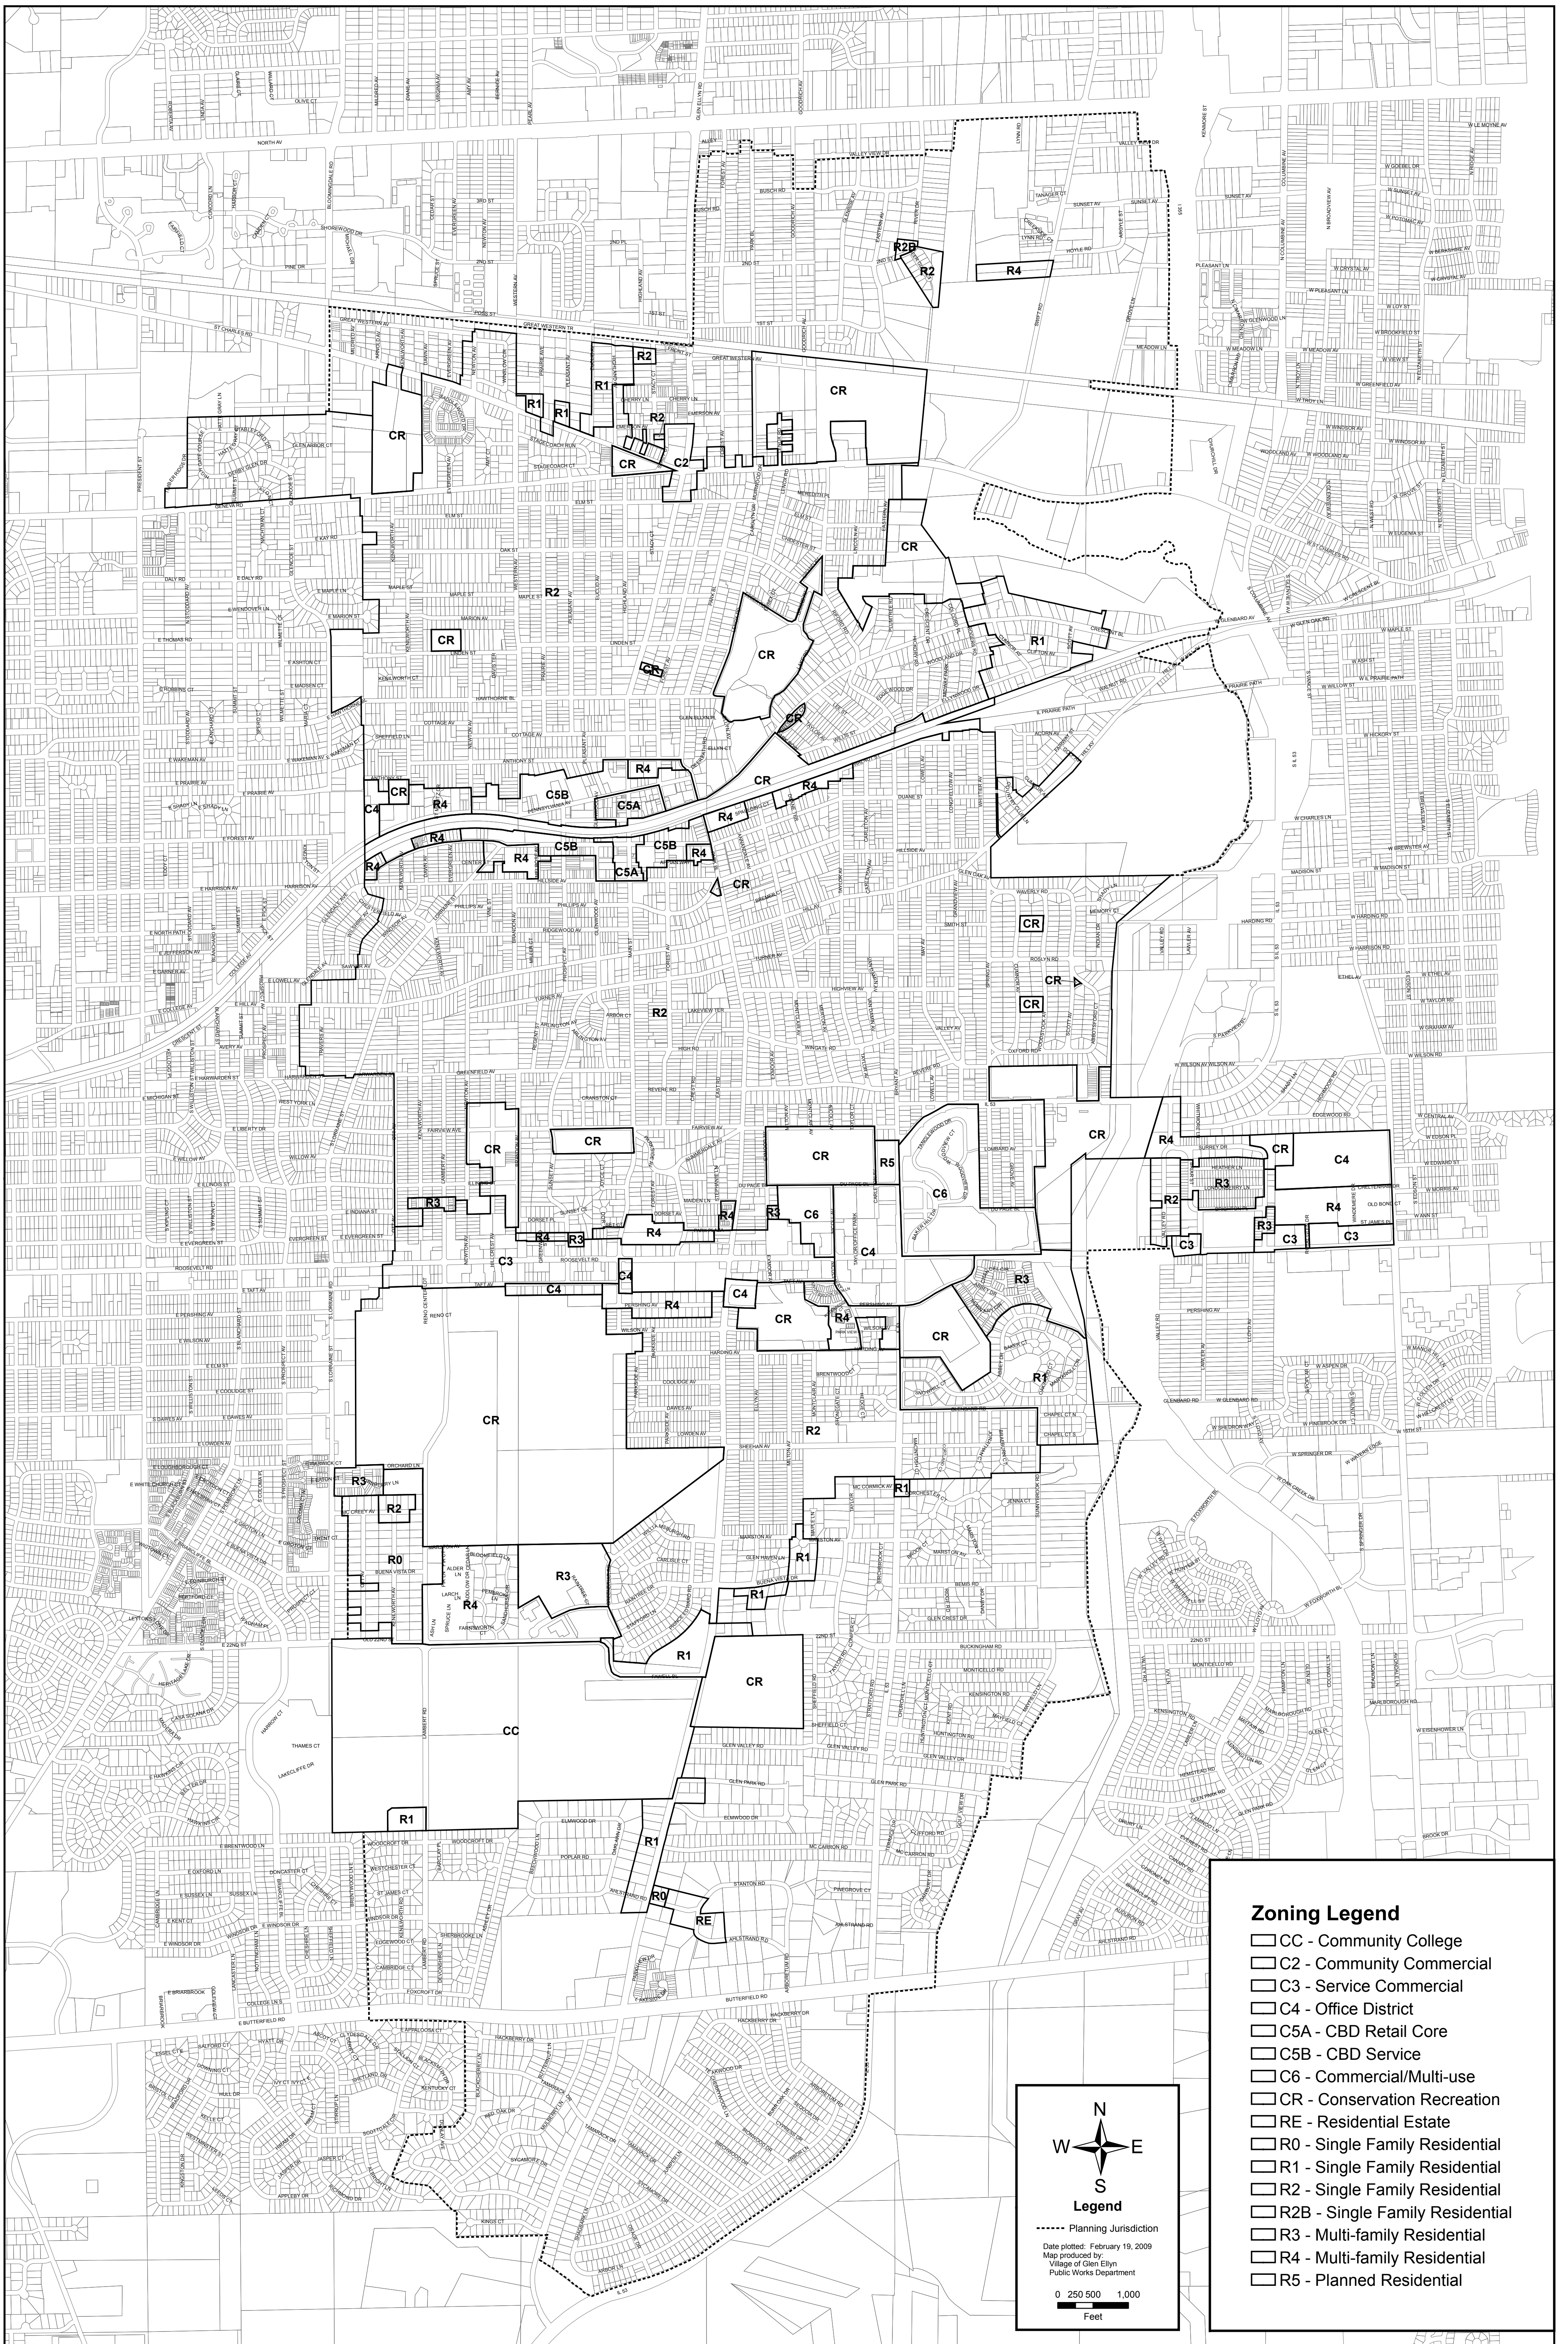

Village of Glen Ellyn, Illinois

2009 Official Zoning Map

March 23, 2009

Zoning Legend

- CC - Community College
- C2 - Community Commercial
- C3 - Service Commercial
- C4 - Office District
- C5A - CBD Retail Core
- C5B - CBD Service
- C6 - Commercial/Multi-use
- CR - Conservation Recreation
- RE - Residential Estate
- R0 - Single Family Residential
- R1 - Single Family Residential
- R2 - Single Family Residential
- R2B - Single Family Residential
- R3 - Multi-family Residential
- R4 - Multi-family Residential
- R5 - Planned Residential

Legend

----- Planning Jurisdiction

Date plotted: February 19, 2009
 Map produced by:
 Village of Glen Ellyn
 Public Works Department

0 250 500 1,000
 Feet