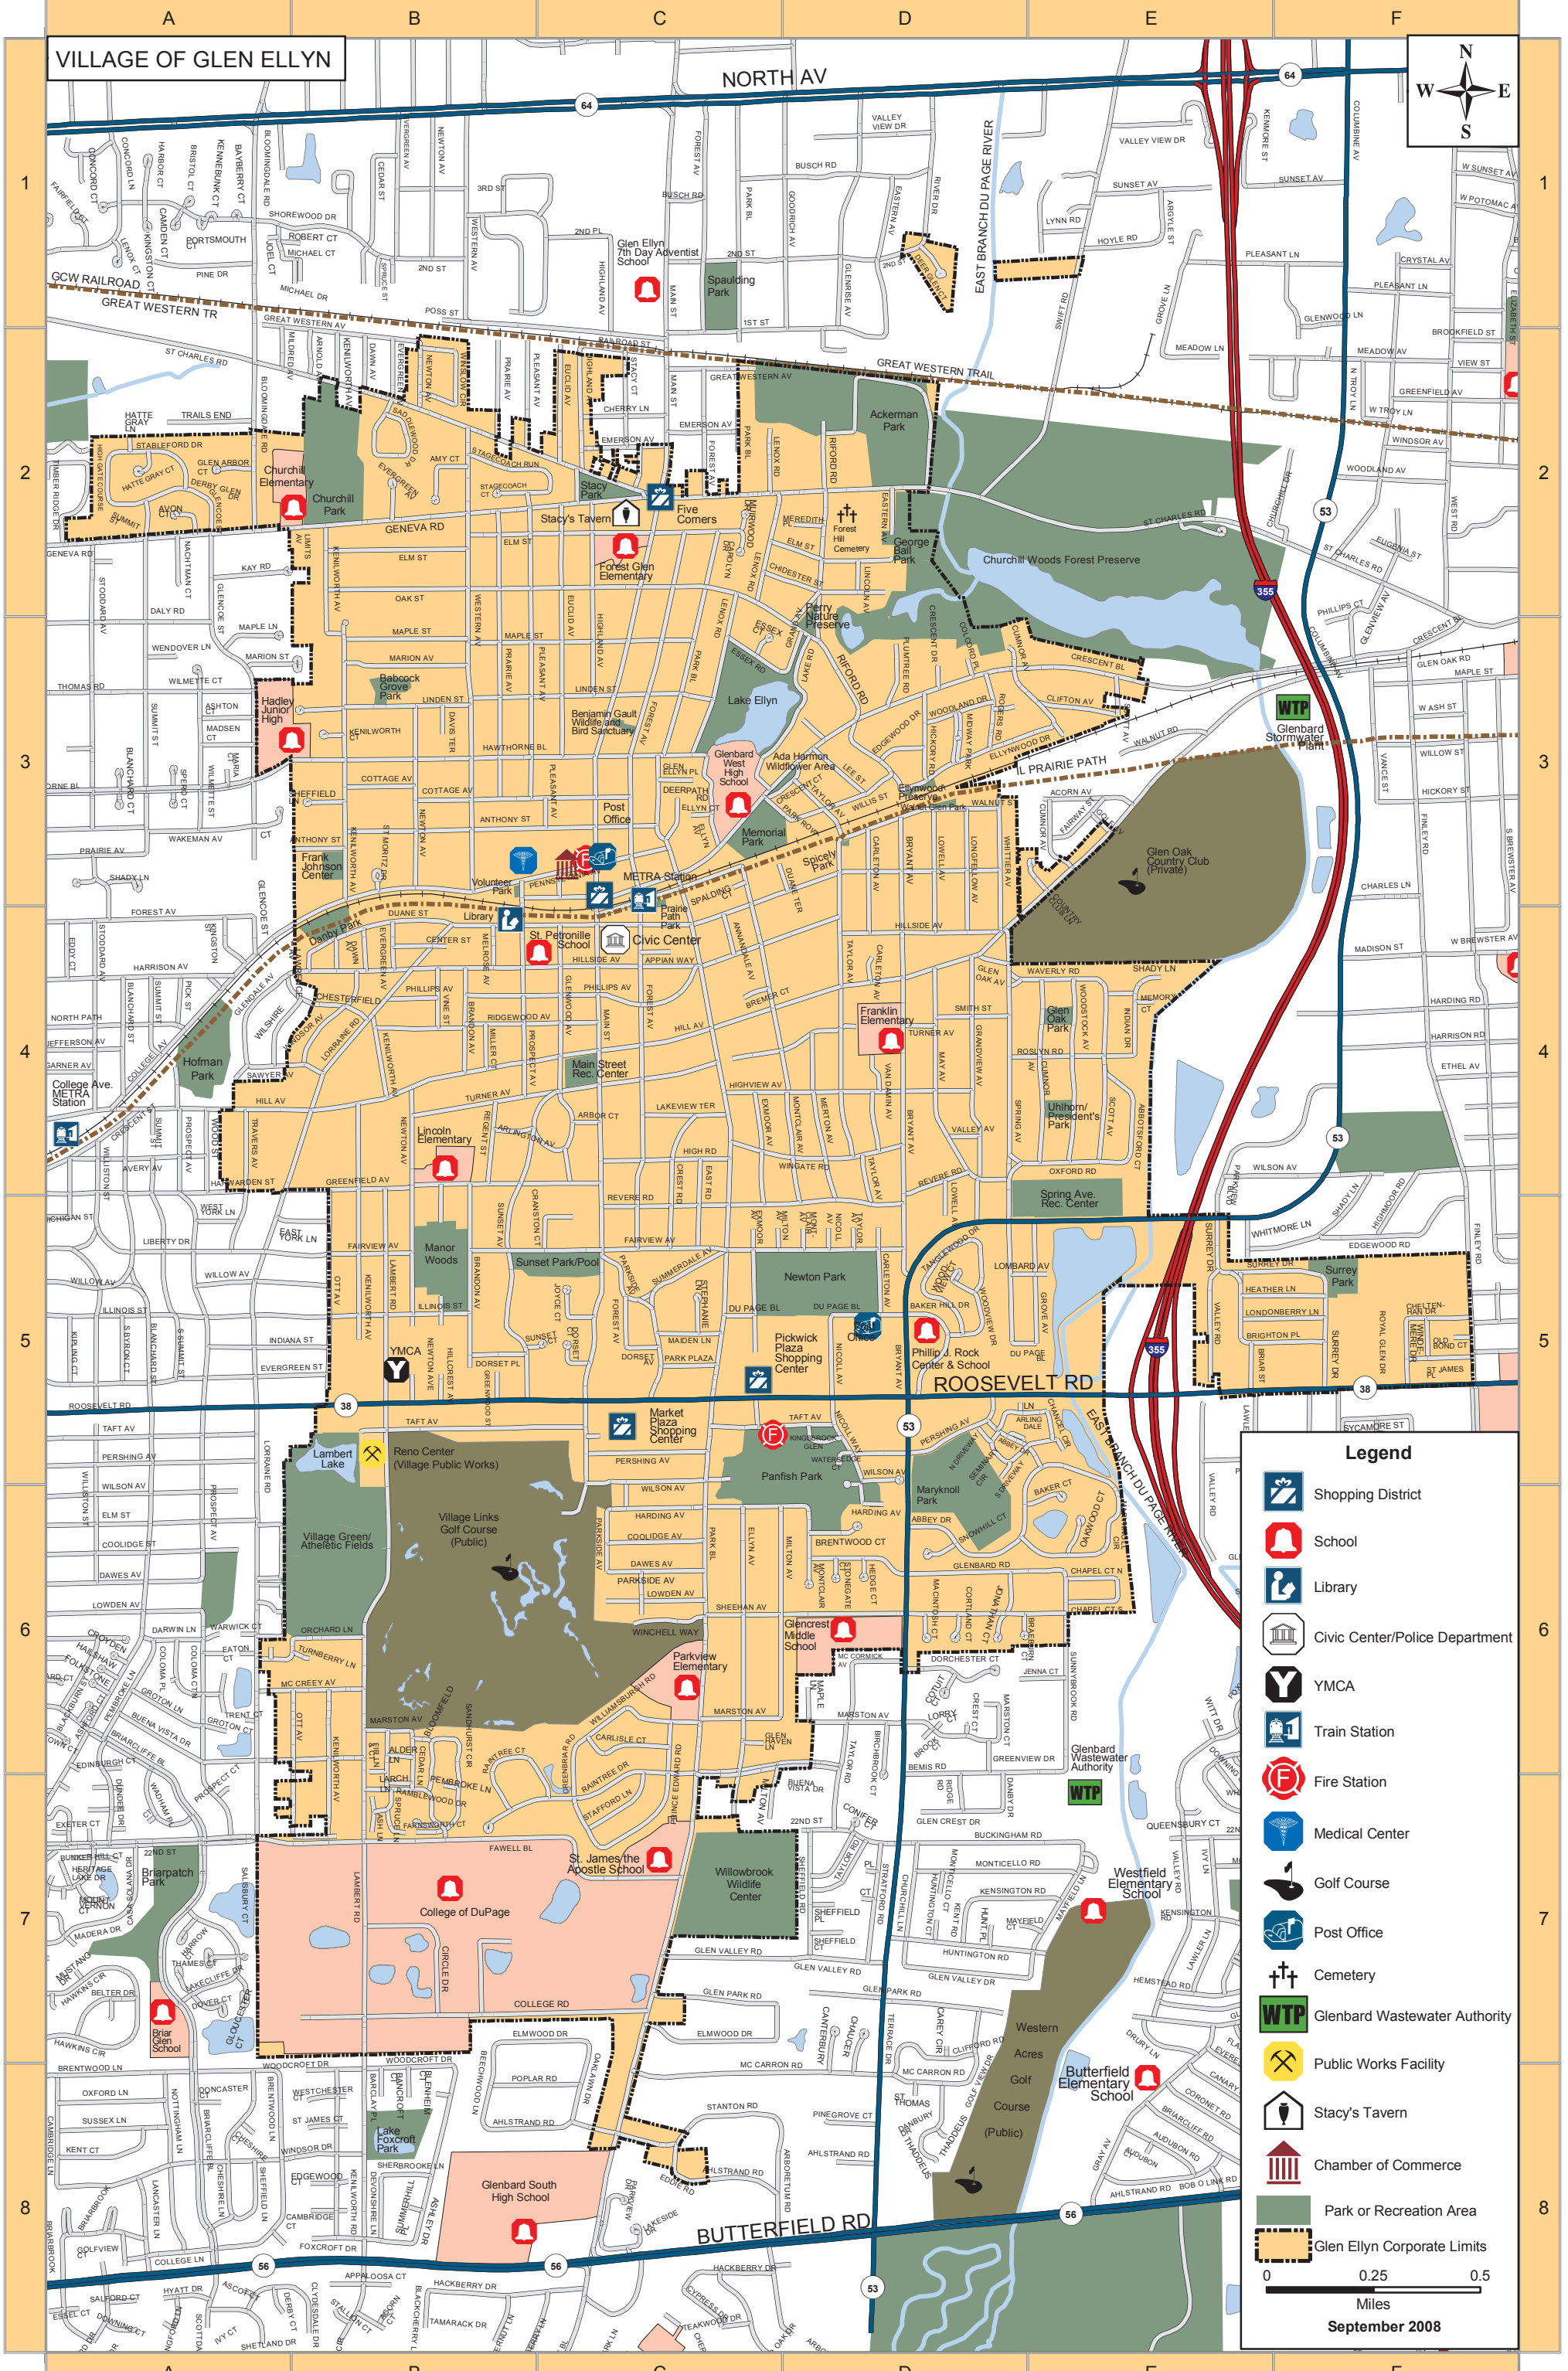

VILLAGE OF GLEN ELLYN

NORTH AV

Legend

- Shopping District
- School
- Library
- Civic Center/Police Department
- YMCA
- Train Station
- Fire Station
- Medical Center
- Golf Course
- Post Office
- Cemetery
- Glenbard Wastewater Authority
- Public Works Facility
- Stacy's Tavern
- Chamber of Commerce
- Park or Recreation Area
- Glen Ellyn Corporate Limits

0 0.25 0.5
Miles
September 2008