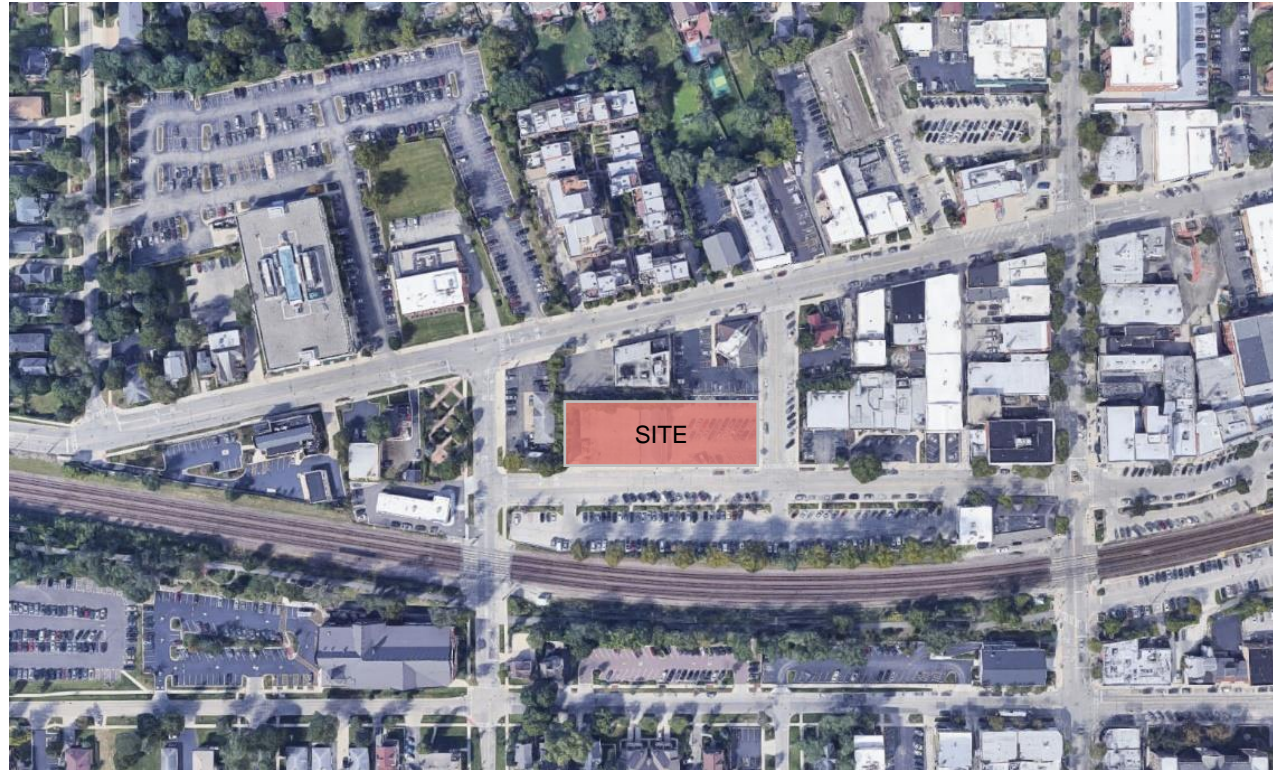

Site Data	
Site	35104.17 SF/0.80 acres
Main Building	145,487 SF
Main Building Height	6 stories / 60'-0"
Dwelling Units	86 units
Retail	1,203 SF
Residential Parking	104 spaces

Building Square Footage		
Level	Total Square Footage Per Floor	Leasable Square Footage
Lower	27,048	0
Ground	29,051	1,203
2	22,422	17,961
3	22,322	20,009
4	22,322	20,009
5	22,322	20,009
<b>TOTAL</b>	<b>145,487</b>	<b>79,191</b>

SITE LOCATION MAP